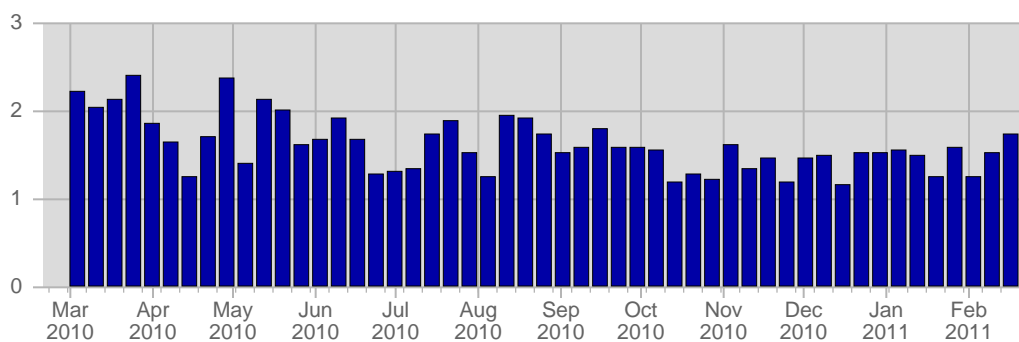

Traffic Reports

Page Views per Visit

Report Description

Report Description: Average Pages Viewed by Visitors during the week of Feb 20th, 2011
 Report Range: Week of Feb 20th, 2011
 Report Scope: Live Data (forecasted values)

Historic Breakdown

Breakdown

Date	Page Views per Visit	Average Page Views per Visit	Forecasted Page Views per Visit
Sun Feb 20th, 2011	1.72	-	-
Mon Feb 21st, 2011	1.09	-	-
Tue Feb 22nd, 2011	0.91	-	-
Wed Feb 23rd, 2011	0.98	-	-
Thu Feb 24th, 2011	1.59	-	-
Fri Feb 25th, 2011	-	-	-
Sat Feb 26th, 2011	-	-	-