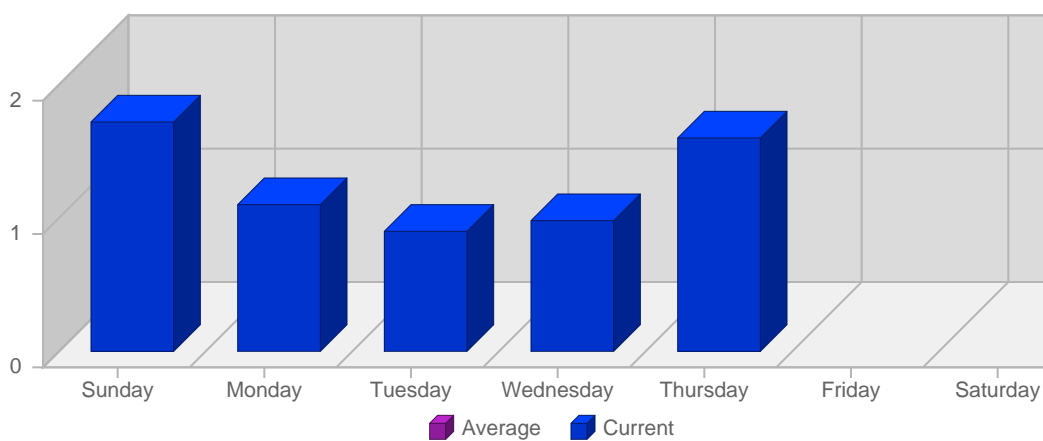

Traffic Reports

Page Views per Visit

Report Description

Report Description: Average Pages Viewed by Visitors during the week of Feb 20th, 2011
 Report Range: Week of Feb 20th, 2011
 Report Scope: Live Data (forecasted values)

Historic Breakdown

Breakdown

Date	Page Views per Visit	Average Page Views per Visit	Forecasted Page Views per Visit
Sun Feb 20th, 2011	1.72	-	-
Mon Feb 21st, 2011	1.09	-	-
Tue Feb 22nd, 2011	0.91	-	-
Wed Feb 23rd, 2011	0.98	-	-
Thu Feb 24th, 2011	1.59	-	-
Fri Feb 25th, 2011	-	-	-
Sat Feb 26th, 2011	-	-	-