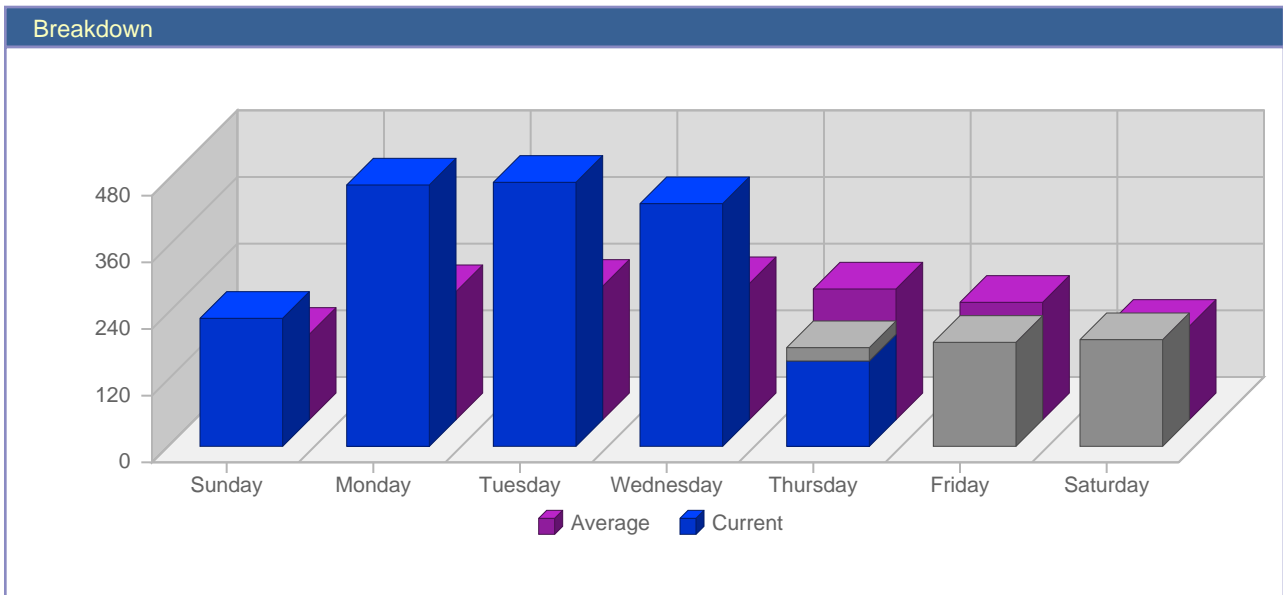

Traffic Reports Downloads

Report Description	
Report Description:	Downloads during the week of Feb 20th, 2011
Report Range:	Week of Feb 20th, 2011
Report Scope:	Live Data (forecasted values)

Date	Total Downloads	Average Downloads Historically	Forecasted Downloads this Period	Percent of Total Downloads
Sun Feb 20th, 2011	229	152.53	-	12.95%
Mon Feb 21st, 2011	472	232.56	-	26.68%
Tue Feb 22nd, 2011	474	237.66	-	26.80%
Wed Feb 23rd, 2011	438	244.99	-	24.76%
Thu Feb 24th, 2011	156	233.16	183.75	8.82%
Fri Feb 25th, 2011	-	212.94	187.17	-
Sat Feb 26th, 2011	-	166.11	191.87	-
	1,769	1,480	1,365	