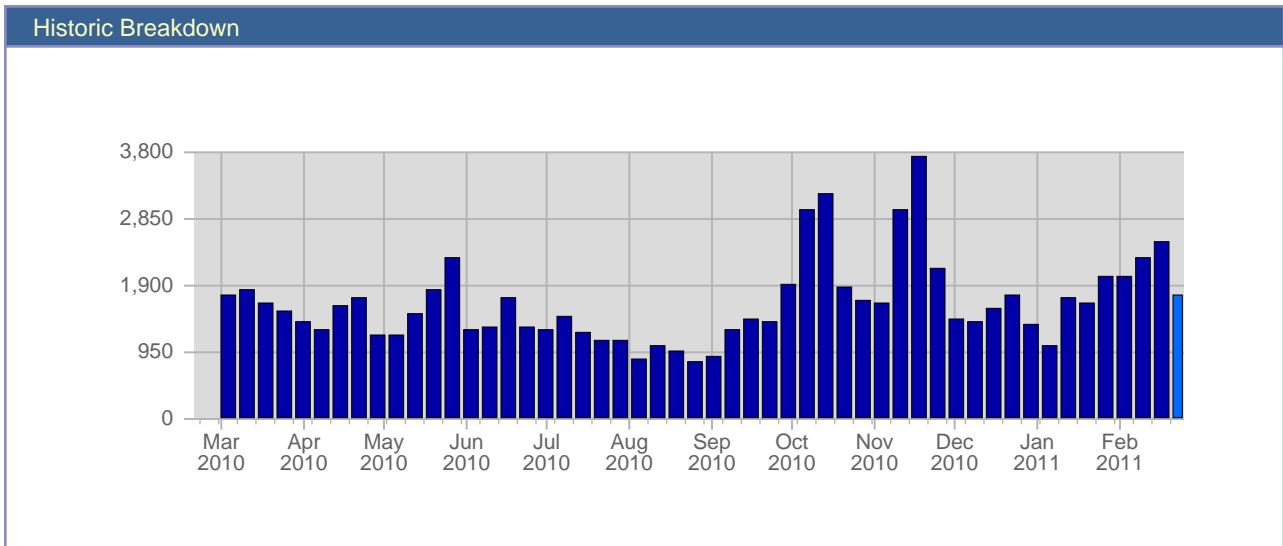

Traffic Reports Downloads

Report Description	
Report Description:	Downloads during the week of Feb 20th, 2011
Report Range:	Week of Feb 20th, 2011
Report Scope:	Live Data (forecasted values)

Date	Total Downloads	Average Downloads Historically	Forecasted Downloads this Period	Percent of Total Downloads
Sun Feb 20th, 2011	229	152.53	-	12.95%
Mon Feb 21st, 2011	472	232.56	-	26.68%
Tue Feb 22nd, 2011	474	237.66	-	26.80%
Wed Feb 23rd, 2011	438	244.99	-	24.76%
Thu Feb 24th, 2011	156	233.16	183.75	8.82%
Fri Feb 25th, 2011	-	212.94	187.17	-
Sat Feb 26th, 2011	-	166.11	191.87	-
	1,769	1,480	1,365	